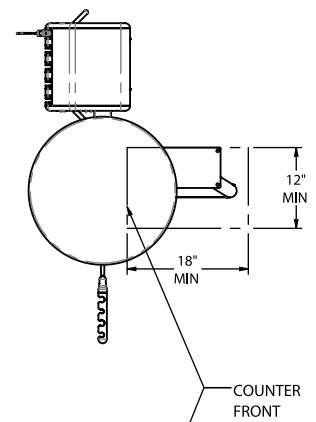

# Under Cabinet Mount 12 O'Clock Rear Delivery

P071438

ARM FULLY EXTENDED

ARM FULLY RETRACTED

\*REFERENCE BOTTOM OF COUNTER HEIGHT