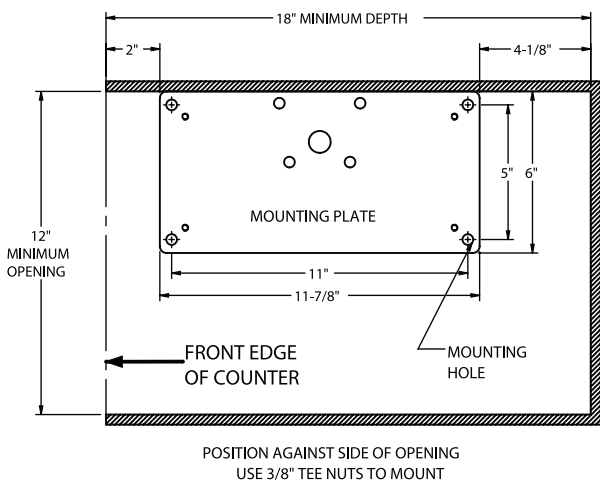

# Under Cabinet Mount 12 O'Clock Rear Delivery

P071438

ARM FULLY EXTENDED

ARM FULLY RETRACTED

\*REFERENCE BOTTOM OF COUNTER HEIGHT