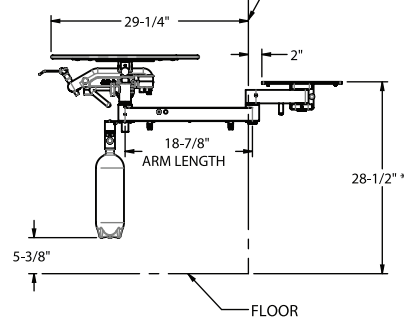

# Under Cabinet Mount 12 O'Clock Rear Delivery

P071438

ARM FULLY EXTENDED

ARM FULLY RETRACTED

\*REFERENCE BOTTOM OF COUNTER HEIGHT