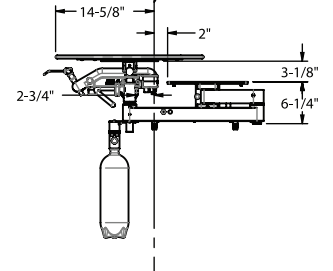

# Under Cabinet Mount 12 O'Clock Rear Delivery

P071438

ARM FULLY EXTENDED

ARM FULLY RETRACTED

\*REFERENCE BOTTOM OF COUNTER HEIGHT