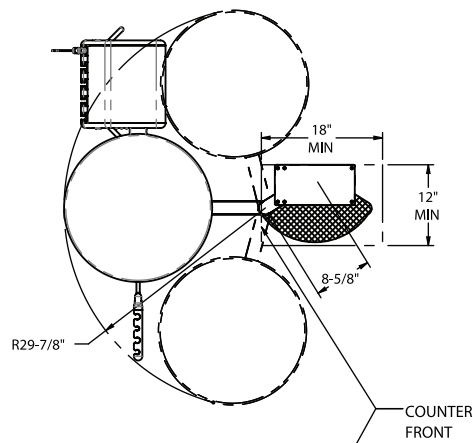

# Under Cabinet Mount 12 O'Clock Rear Delivery

P071438

ARM FULLY EXTENDED

ARM FULLY RETRACTED

\*REFERENCE BOTTOM OF COUNTER HEIGHT