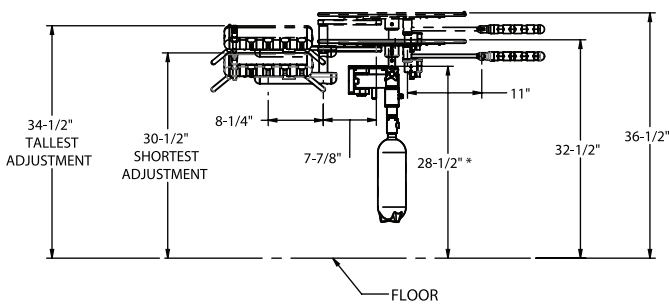

# Under Cabinet Mount 12 O'Clock Rear Delivery

P071438

ARM FULLY EXTENDED

ARM FULLY RETRACTED

\*REFERENCE BOTTOM OF COUNTER HEIGHT