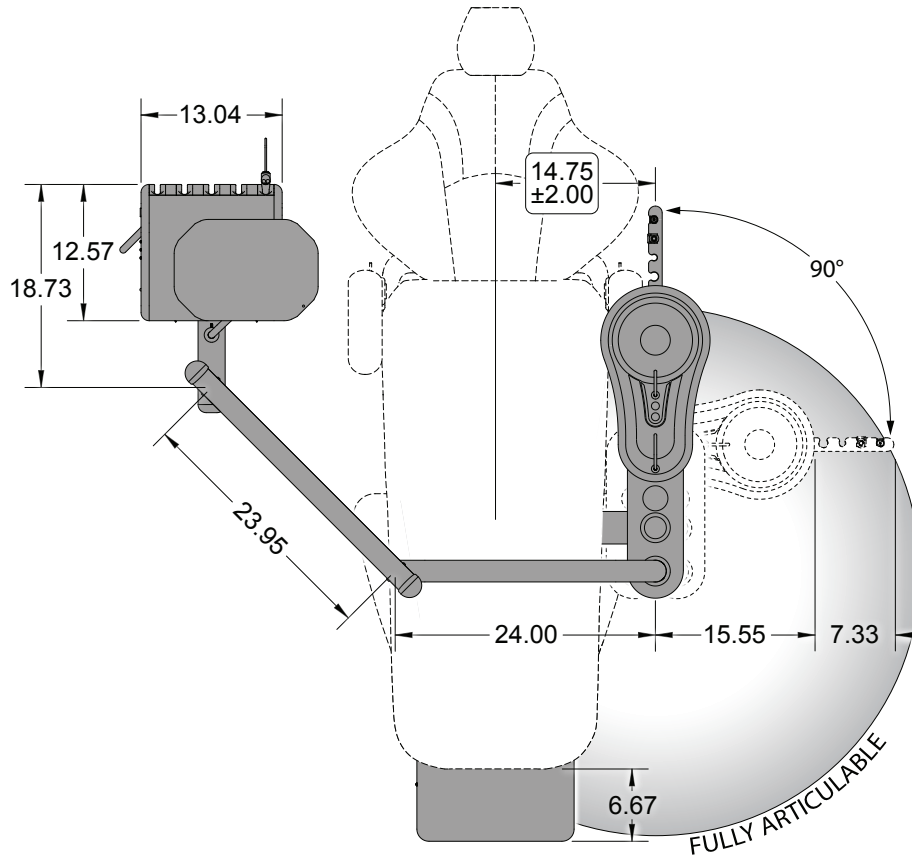

Engle 310 Unit

P070920

310 UNIT ARM IDENTICAL TO 320