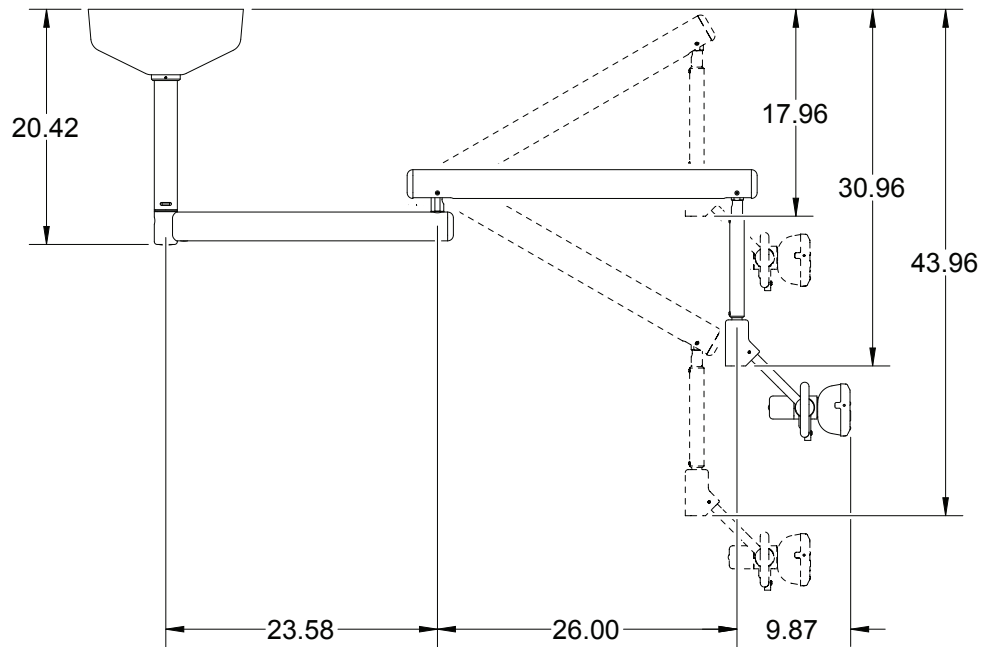

Ceiling Light

P024617

Ceiling Post Part Number	Ceiling Post Length	Intended Ceiling Height
24-483-17	17"	8' Ceiling
24-483-23	23"	8' 6" Ceiling
24-483-29	29"	9' Ceiling
24-483-35	35"	9' 6" Ceiling
24-483-41	41"	10' Ceiling